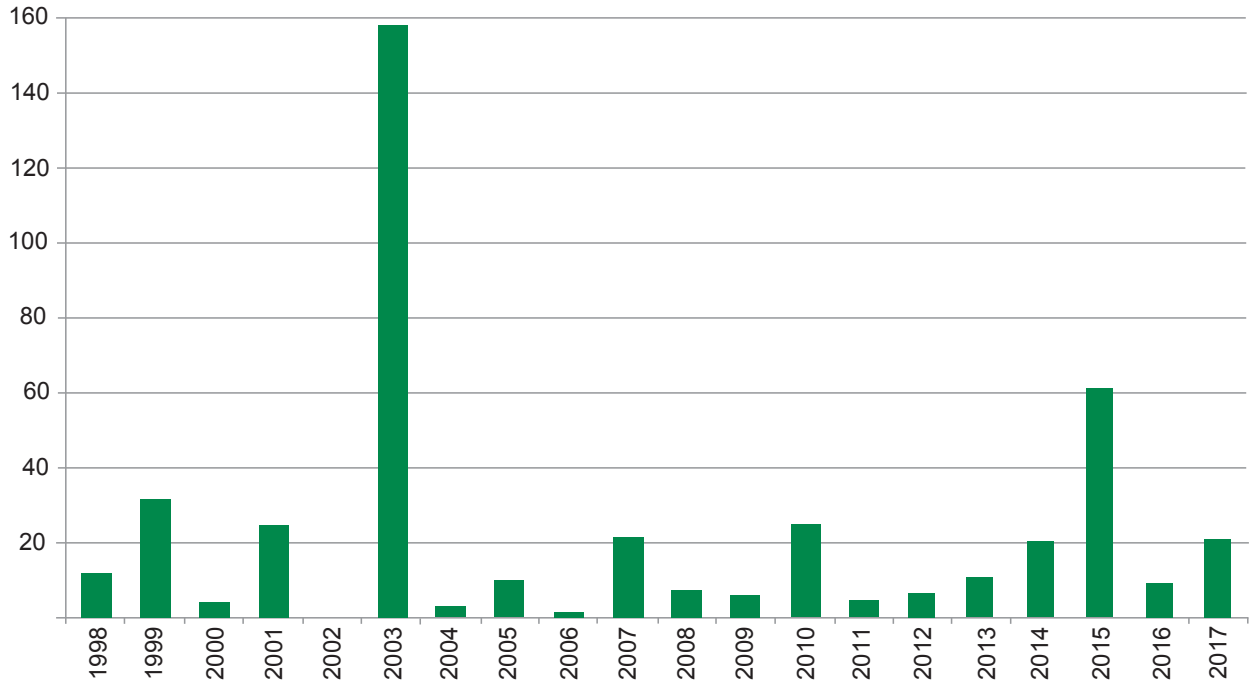

OHIO DEPARTMENT OF NATURAL RESOURCES
DIVISION OF WILDLIFE

WALLEYE HATCH INDEX
WESTERN BASIN

OHIO DEPARTMENT OF NATURAL RESOURCES
DIVISION OF WILDLIFE

YELLOW PERCH HATCH INDEX
WESTERN BASIN